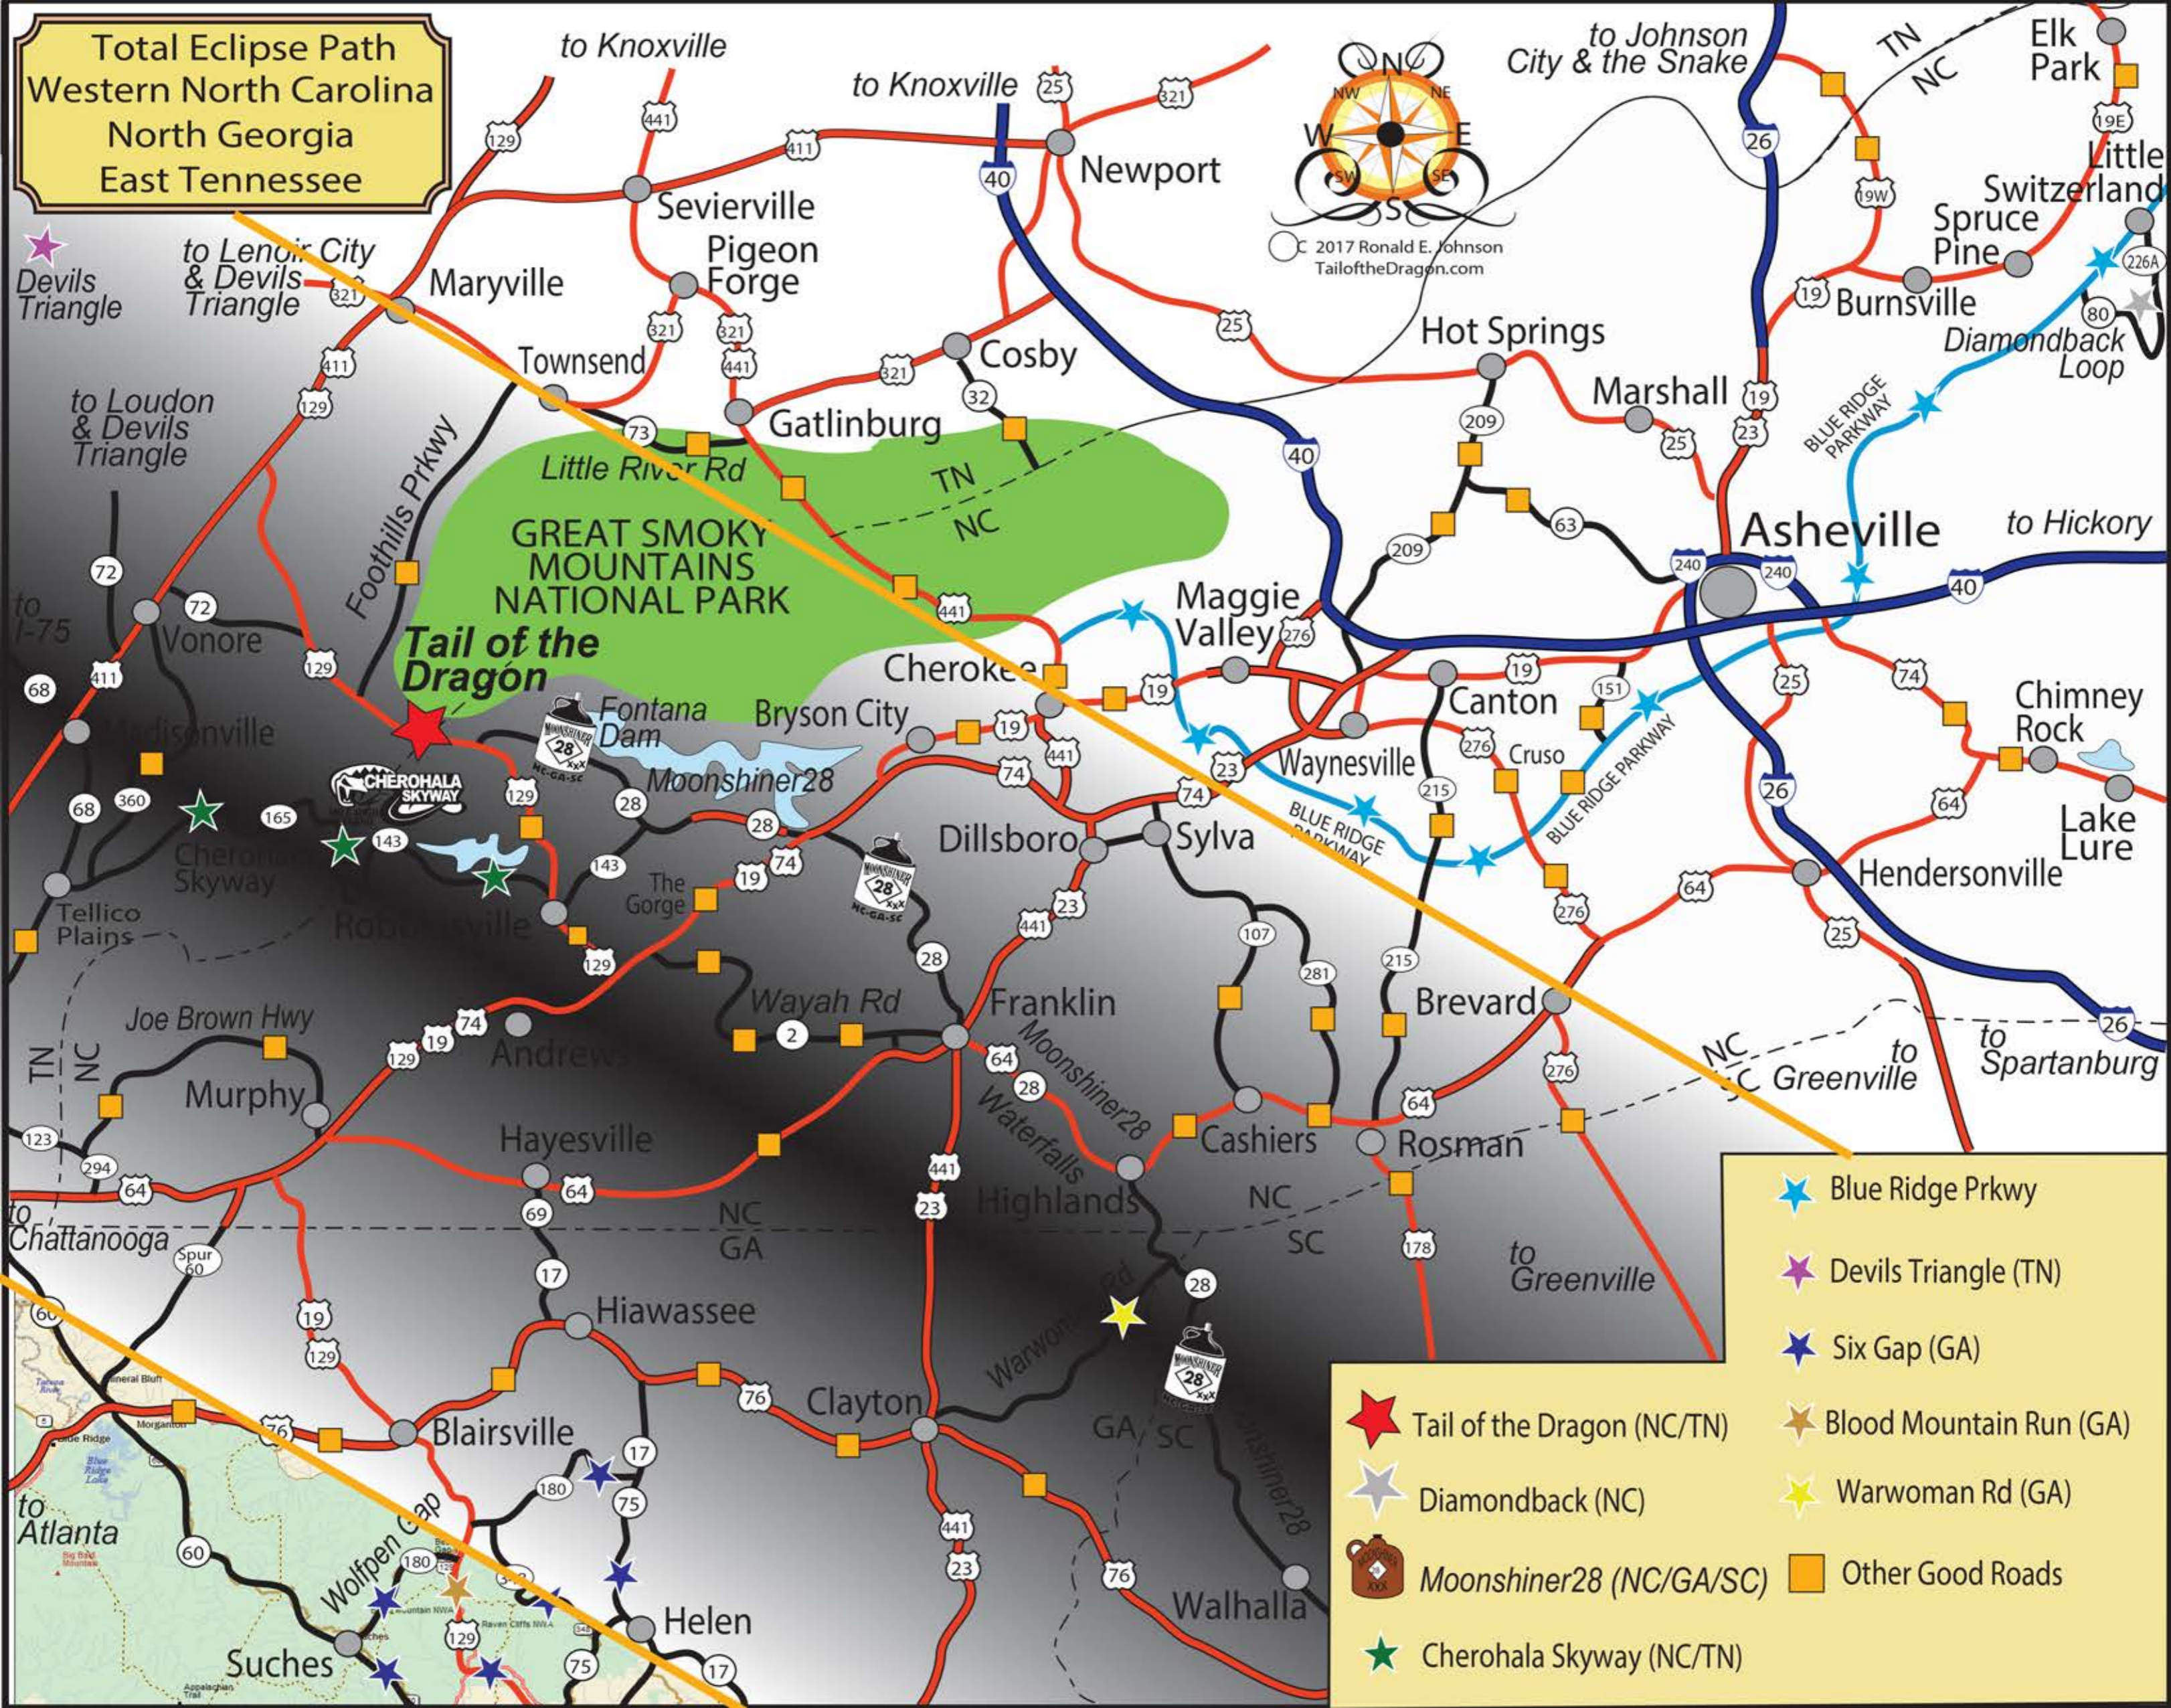

Total Eclipse Path
 Western North Carolina
 North Georgia
 East Tennessee

- Blue Ridge Prkwy
- Devils Triangle (TN)
- Six Gap (GA)
- Tail of the Dragon (NC/TN)
- Blood Mountain Run (GA)
- Diamondback (NC)
- Warwoman Rd (GA)
- Moonshiner 28 (NC/GA/SC)
- Other Good Roads
- Cherochala Skyway (NC/TN)